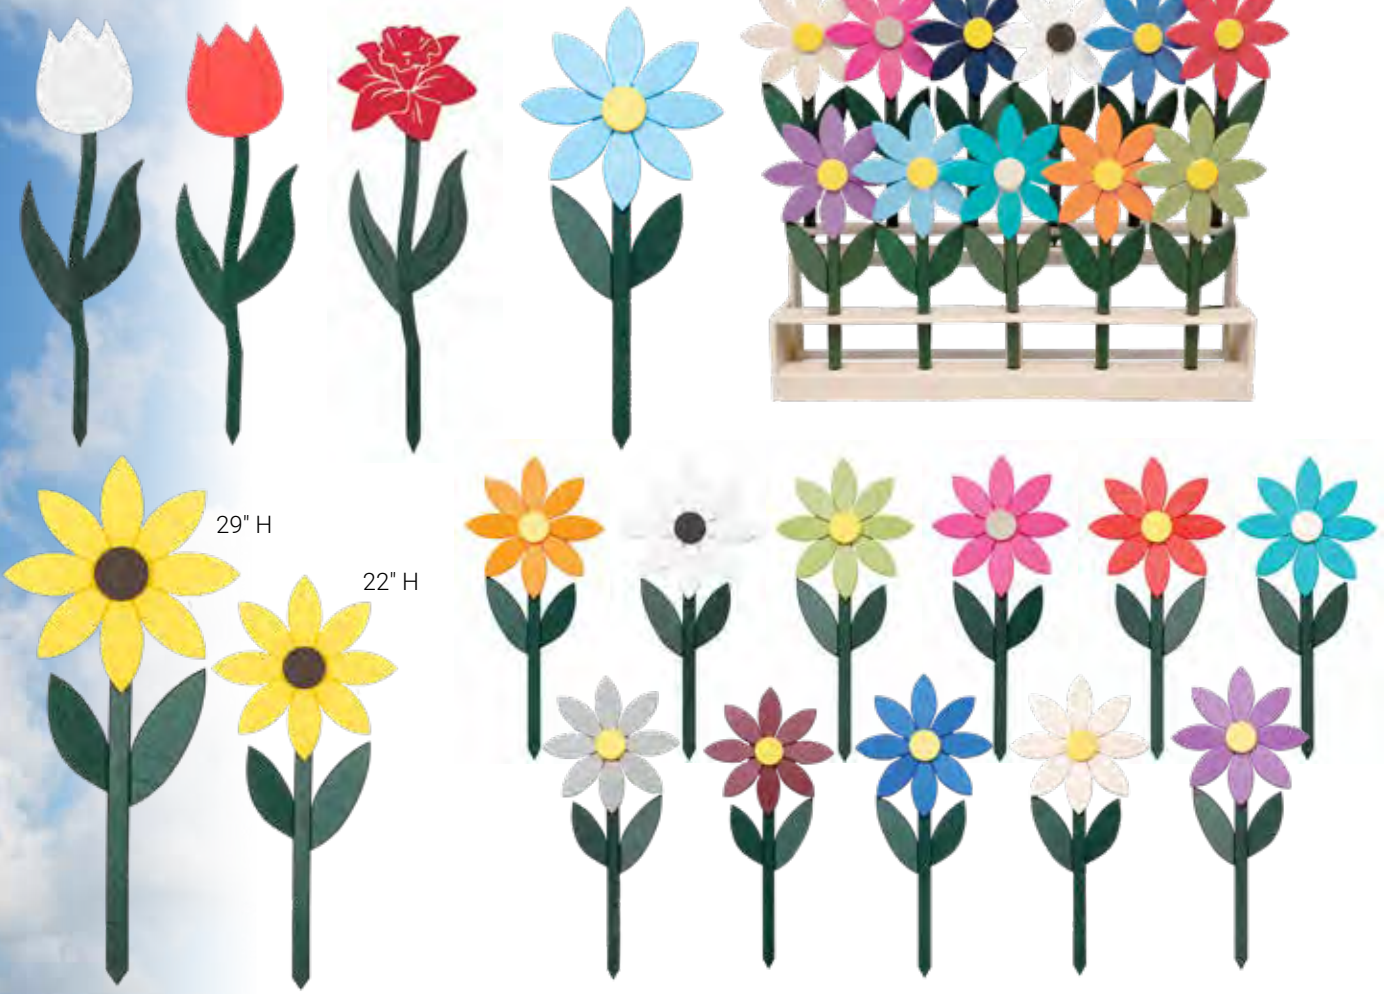

## DECORATIVE POLY WHEELBARROWS

Large  
5'4" L x 21" W x 23" H

50" L x 16" W x 22" H

## POLY WELL PUMP WITH PLANTER 37" tall

POLY FLOWERS Available 29" or 22" tall

POLY WHEEL PLANTER

POLY GARDEN BENCH W/WELCOME SIGN

POLY GRATES 12"L x 9"W x 7"H

POLY FLOWER BOXES

**NEW!** Available decals

**STANDARD COLORS**