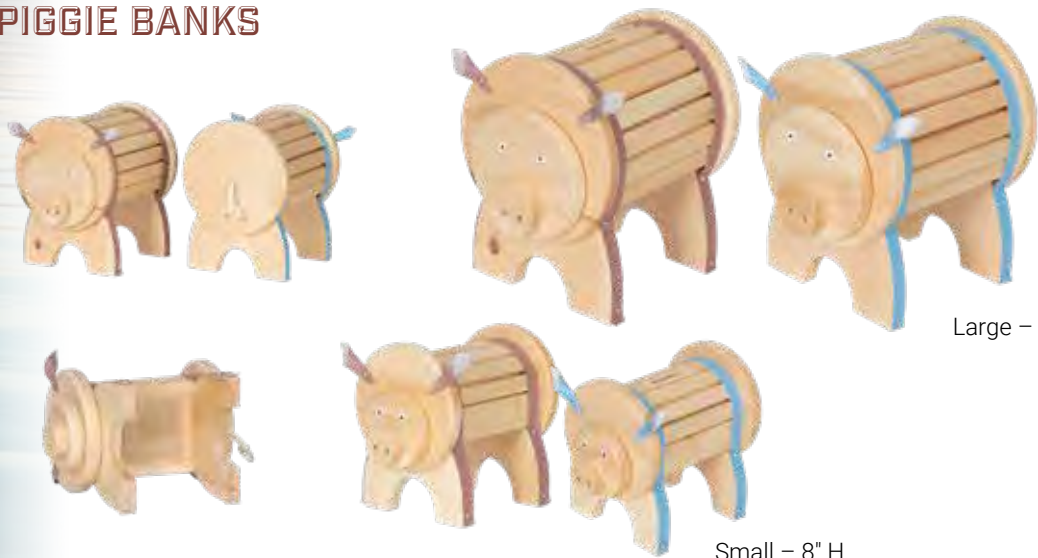

Large 52"

Extra Large 59"

LIGHTED WELCOME SIGNS

# WOODEN

PIGGIE BANKS

Large - 11" H

Small - 8" H

**NEW!**